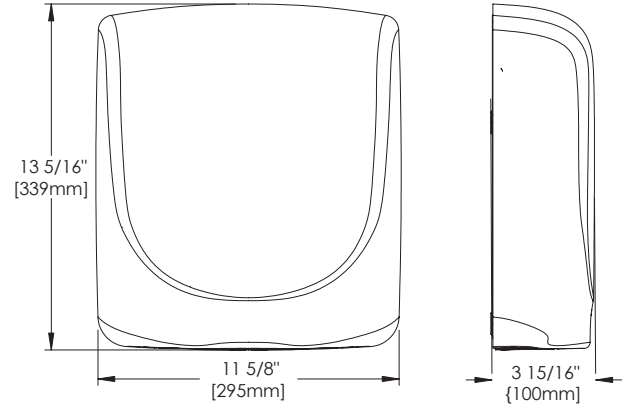

VERDEdri™ Hand Dryer

Hi-Speed Surface-Mounted ADA Compliant Hand Dryer

VERDEdri™ is a high speed, surface-mounted ADA compliant hand dryer featuring HEPA filtration system and antimicrobial technology. VERDEdri is extremely energy efficient utilizing only 950 watts of power. The adjustable two speed motor controls and global universal voltage features accommodate any commercial washroom environment.

Fast and Quiet - 12 second dry time. High intensity single port nozzle

Energy Efficient - Energy efficient utilizing only 950 watts of power

Hygienic - HEPA filter reduces contaminants in the air when hand drying

- SteriTouch® antimicrobial technology inhibiting the growth of bacteria, mold and fungus extending the dryer's service life

Universal Voltage (110-240 Volts)

Flexible - Adjustable two speed controls to customize drying time, sound level and energy savings

- Replaceable motor brushes extends product life

Easy Installation - • Simple surface mounted installation reduces installation costs

- Optional adapter kit for top-entry conduit

Electrical Specifications

	110-120 V	208 V / 220-240 V
Amps	8.3	4.1
Watts	950	950
Hz	50/60	50/60

Performance

Air Speed	225 MPH
Air Flow	64 CFM
Air Temperature	130°F at an ambient temperature of 70°F.

Specifications