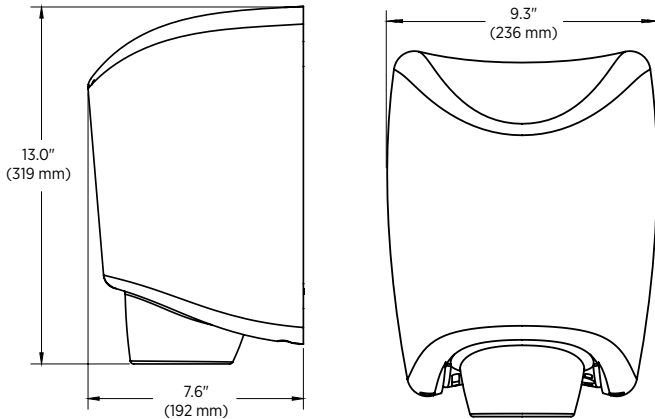

Extended Life

Lasts up to 3 times longer than the competition with industry-leading motor

Simple by Design. Smart Technology.

Specifications

SMARTdri Plus (single-port nozzle)

COVER MATERIAL	COVER FINISH / KIT	110-120 V	208 - 240 V (60HZ)	220 - 240 V (50HZ)	UNIT WEIGHT	UNIT SIZE (HXWXD) INCH [MM]	SHIPPING SIZE (HXWXD) INCH [MM]
Aluminum	White	# K-974P	# K4-974P	# K48-974P	11.6 lb / 5.2 kg	12.5" x 9.3" x 7.6" [319 x 236 x 192 mm]	14.7" x 11.4" x 10.8" [375 x 290 x 275 mm]
	Polished Chrome	# K-970P	-	-			
	Brushed Chrome	# K-971P	-	-			
Stainless Steel	Black	# K-162P	# K4-162P	# K48-162P	14.2 lb / 6.4 kg	12.5" x 9.3" x 7.6" [319 x 236 x 192 mm]	14.7" x 11.4" x 10.8" [375 x 290 x 275 mm]
	Polished	# K-972P	-	-			
	Brushed	# K-973P	# K4-973P	# K48-973P			
	Recess Kit		KKR-973		9.8 lb / 4.4 kg	25.0"x 15.0"x 4.0" [635 x 381 x 102 mm]	30" x 15" x 7.88" [760 x 380 x 200 mm]

SMARTdri (multi-port nozzle)

COVER MATERIAL	COVER FINISH / KIT	110-120 V	208 - 240 V (60HZ)	220 - 240 V (50HZ)	UNIT WEIGHT	UNIT SIZE (HXWXD) INCH [MM]	SHIPPING SIZE (HXWXD) INCH [MM]
Aluminum	White	# K-974	# K4-974	# K48-974	11.6 lb / 5.2 kg	12.5" x 9.3" x 7.6" [319 x 236 x 192 mm]	14.7" x 11.4" x 10.8" [375 x 290 x 275 mm]
	Polished Chrome	# K-970	-	-			
	Brushed Chrome	# K-971	-	-			
Stainless Steel	Black	# K-162	# K4-162	# K48-162	14.2 lb / 6.4 kg	12.5" x 9.3" x 7.6" [319 x 236 x 192 mm]	14.7" x 11.4" x 10.8" [375 x 290 x 275 mm]
	Polished	# K-972	-	-			
	Brushed	# K-973	# K4-973	# K48-973			
	Recess Kit		KKR-973		9.8 lb / 4.4 kg	25.0"x 15.0"x 4.0" [635 x 381 x 102 mm]	30" x 15" x 7.88" [760 x 380 x 200 mm]