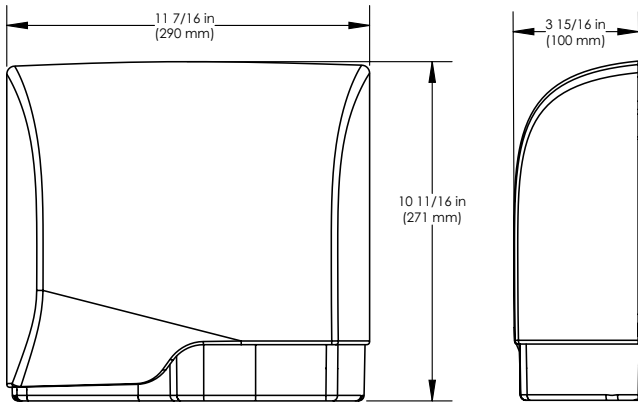

On/off heat control allows customizable comfort and energy savings.

Compact Size

Slim profile optimizes space within the restroom.

Adjust for Comfort and Efficiency

Specifications

COVER MATERIAL	COVER FINISH / KIT	110-120 / 208 / 220-240 V	UNIT WEIGHT	SHIPPING WEIGHT	UNIT SIZE (HXWXD) INCH [MM]	SHIPPING SIZE (HXWXD) INCH [MM]
Aluminum	White	L-974	9.0 lb / 4.1 kg	10.6 lb / 4.8 kg	10.7" x 11.43" x 3.9" [271 x 290 x 100]	13.8" x 13" x 6.9" [350 x 330 x 175]
	Polished Chrome	L-970				
	Brushed Chrome	L-971				
	Black	L-162				
Stainless Steel	Polished	L-972	10.7 lb / 4.8 kg	12.3 lb / 5.5 kg		
	Brushed	L-973				