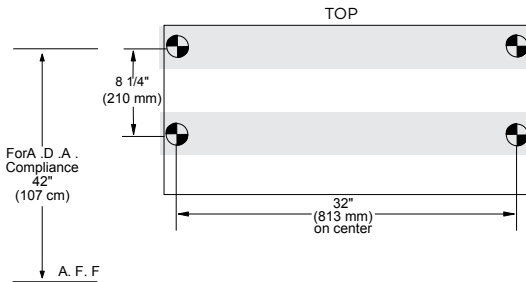

Change the Setup for the Environment

Specifications

ABC-300H

ABC-300HS

ABC-300HSR

ABC-300V

MODEL #	TYPE	MOUNTED	MATERIAL	UNIT WEIGHT	SHIPPING WEIGHT	UNIT SIZE (HXWXD) INCH [MM]	SHIPPING SIZE (HXWXD) INCH [MM]
ABC-300H	Horizontal	Surface	Polyethylene	15 lb / 6.8 kg	17 lb / 7.7 kg	18" x 34.5" x 4" [457 x 876 x 100]	35.5" x 18" x 4.3" [900 x 460 x 110]
ABC-300V	Vertical	Surface	Polyethylene	17 lb / 7.7 kg	19 lb / 8.6 kg	34" x 19" x 5.5" [864 x 483 x 140]	33" x 20" x 4.3" [840 x 510 x 110]
ABC-300HS	Horizontal	Surface	Stainless Steel, Brushed	55 lb / 24.9 kg	66 lb / 29.9 kg	21.5" x 37.5" x 4" [546 x 953 x 100]	43.3" x 27" x 5.8" [1100 x 685 x 145]
ABC-300HSR	Horizontal	Recessed	Stainless Steel, Brushed	50 lb / 22.6 kg	61 lb / 27.6 kg	18" x 34.5" x 0.13" [457 x 876 x 3]	41.3" x 24.5" x 5.8" [1045 x 625 x 145]

ABC-300L Sanitary Bed Liners (500 qty)

DryBaby is ready no matter who is on duty. World Dryer puts visionary products within arm's reach.