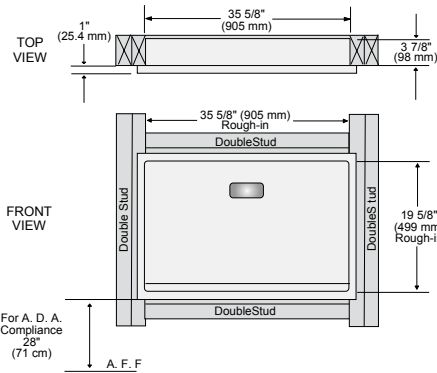

ABC-300HSR