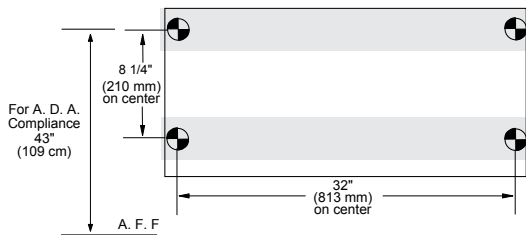

Change the Setup for the Environment

Specifications

ABC-300H

ABC-300HS

ABC-300HSR

ABC-300V

MODEL #	TYPE	MOUNTED	MATERIAL	UNIT WEIGHT	SHIPPING WEIGHT	UNIT SIZE (HXWXD) INCH [MM]	SHIPPING SIZE (HXWXD) INCH [MM]
ABC-300H	Horizontal	Surface	Polyethylene	15 lb / 6.8 kg	17 lb / 7.7 kg	18" x 34.5" x 4" [457 x 876 x 100]	35.5" x 18" x 4.3" [900 x 460 x 110]
ABC-300V	Vertical	Surface	Polyethylene	17 lb / 7.7 kg	19 lb / 8.6 kg	34" x 19" x 5.5" [864 x 483 x 140]	33" x 20" x 4.3" [840 x 510 x 110]
ABC-300HS	Horizontal	Surface	Stainless Steel, Brushed	55 lb / 24.9 kg	66 lb / 29.9 kg	21.5" x 37.5" x 4" [546 x 953 x 100]	43.3" x 27" x 5.8" [1100 x 685 x 145]
ABC-300HSR	Horizontal	Recessed	Stainless Steel, Brushed	50 lb / 22.6 kg	61 lb / 27.6 kg	18" x 34.5" x 0.13" [457 x 876 x 3]	41.3" x 24.5" x 5.8" [1045 x 625 x 145]

ABC-300L Sanitary Bed Liners (500 qty)

DryBaby is ready no matter who is on duty. World Dryer puts visionary products within arm's reach.