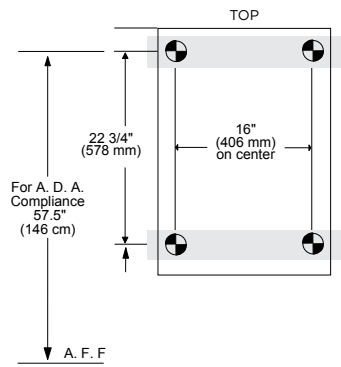

### ABC-300V

MODEL #	TYPE	MOUNTED	MATERIAL	UNIT WEIGHT	SHIPPING WEIGHT	UNIT SIZE (HXWXD) INCH [MM]	SHIPPING SIZE (HXWXD) INCH [MM]
ABC-300H	Horizontal	Surface	Polyethylene	15 lb / 6.8 kg	17 lb / 7.7 kg	18" x 34.5" x 4" [457 x 876 x 100]	35.5" x 18" x 4.3" [900 x 460 x 110]
ABC-300V	Vertical	Surface	Polyethylene	17 lb / 7.7 kg	19 lb / 8.6 kg	34" x 19" x 5.5" [864 x 483 x 140]	33" x 20" x 4.3" [840 x 510 x 110]
ABC-300HS	Horizontal	Surface	Stainless Steel, Brushed	55 lb / 24.9 kg	66 lb / 29.9 kg	21.5" x 37.5" x 4" [546 x 953 x 100]	43.3" x 27" x 5.8" [1100 x 685 x 145]
ABC-300HSR	Horizontal	Recessed	Stainless Steel, Brushed	50 lb / 22.6 kg	61 lb / 27.6 kg	18" x 34.5" x 0.13" [457 x 876 x 3]	41.3" x 24.5" x 5.8" [1045 x 625 x 145]